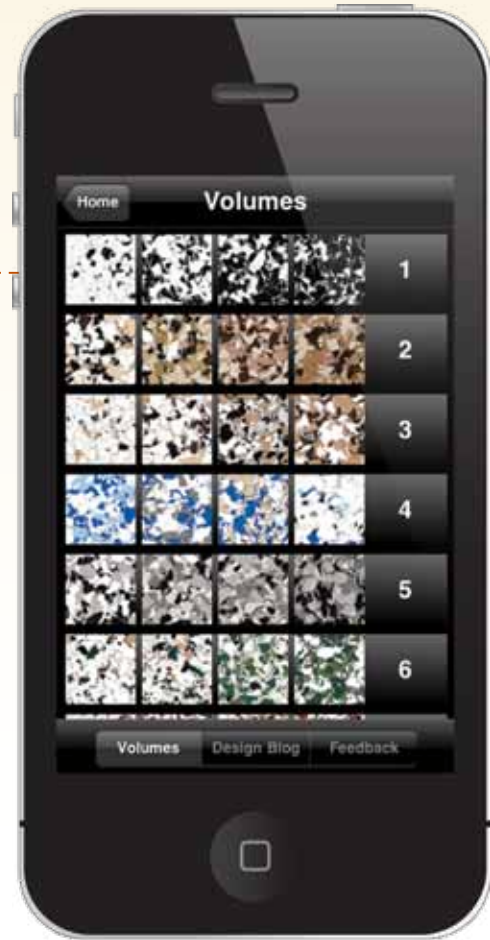

THE COMPLETE
CHIPS BLEND LIBRARY
IN YOUR POCKET

BLEND LIBRARY MOBILE APP

Keep all 200 featured CHIPS blends in your pocket with this user-friendly smartphone app. See blends at scale, share them easily, and link to the CHIPS design blog for tips and inspiration.

SEARCH: CHIPS BLEND