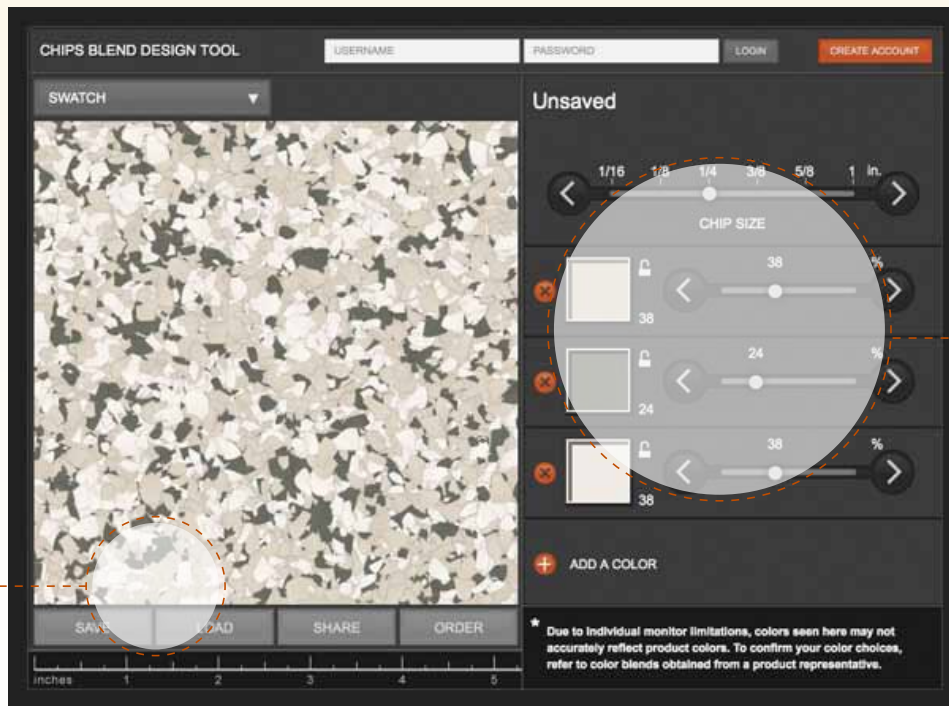

MANAGE YOUR
OWN ONLINE
BLEND LIBRARY

CUSTOM DESIGN
YOUR OWN
CHIPS BLENDS

ONLINE BLEND TOOL

The CHIPS Blend Design Tool makes designing customized seamless flooring an elegant and efficient process. This intuitive online tool enables you to customize CHIPS colors, sizes, and blends and visualize them in realistic settings. (www.chipsunlimited.com)